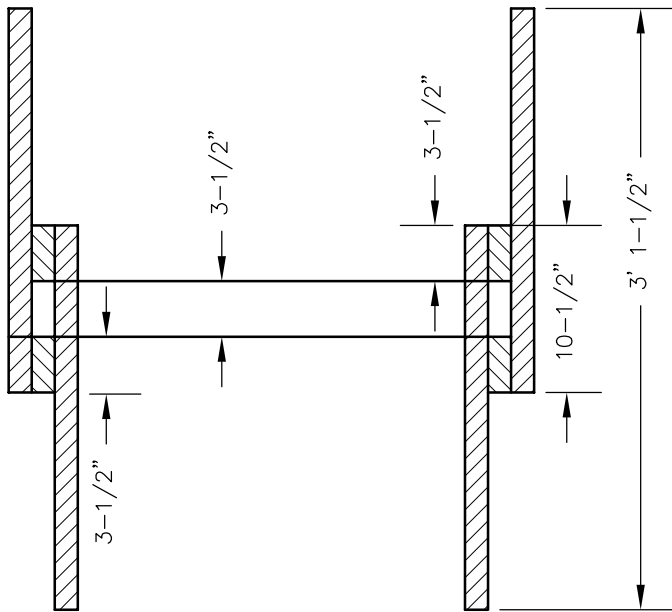

# 2X4 TARGET STAND

## MATERIALS LIST

QTY	STOCK	LENGTH
2	2X4	3' 4-1/2"
1	2X4	2' 6"
1	2X4	2' 3"
4	2X4	2' 0"
4	2X4	0' 3-1/2"
24	SCREWS	2-1/2"
1	CARDBOARD	2' 6" X 2' 9"